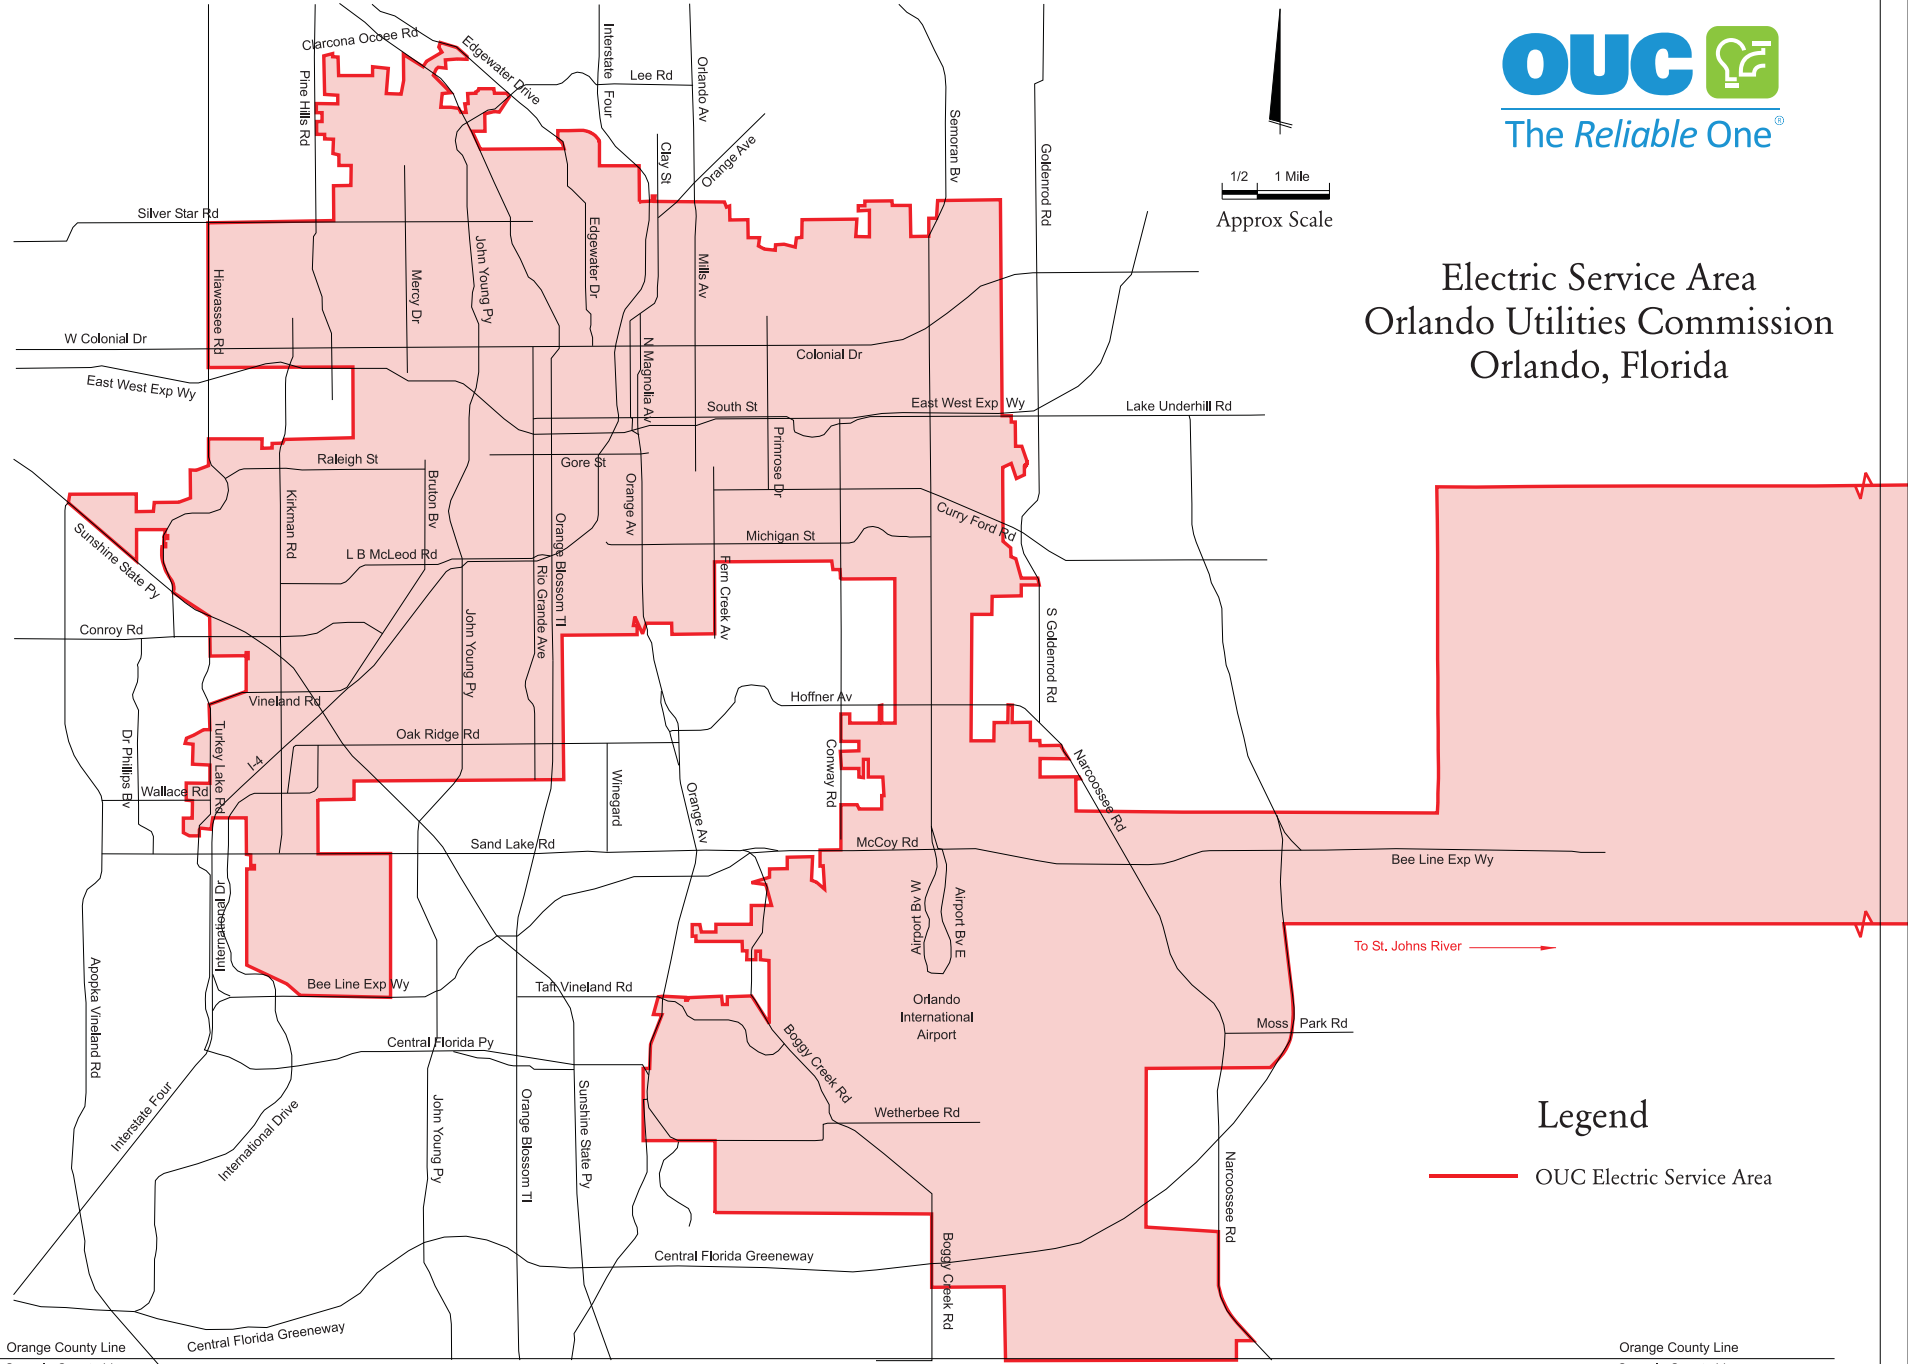

Electric Service Area Orlando Utilities Commission Orlando, Florida

Legend

 OUC Electric Service Area

To St. Johns River →

Orange County Line
Osceola County Line

Orange County Line
Osceola County Line